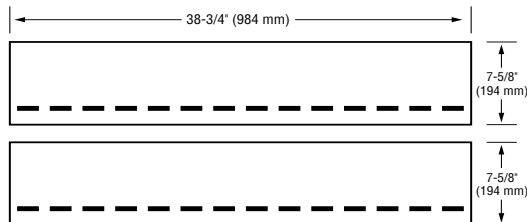

SWIFTSTART®

START OFF ON THE RIGHT SHINGLE

CertainTeed Swiftstart® metric starter shingle is designed specifically for use with CertainTeed Landmark® Series shingles. Rather than cutting expensive field shingles to use as starters, you can save time and money by starting with Swiftstart.

18 two-piece units

Separate to make 36 Swiftstart starter shingles

- **Reduced installation time, so jobs are finished faster**
- **Works with all metric shingles that are similar to Landmark**
- **Code-compliant, meets min. 2" headlap requirement for metric shingles; many competing products do not**
- **Precision sealant for proper sealing at the eaves**
- **Each 18-piece bundle covers 116 linear ft.**
- **Upgraded wind warranty to 130 mph available on Landmark Series when Swiftstart is installed along the roof eaves and rakes**
- **Features Certaseal® modified-asphalt sealant to hold strong against wind uplift and shingle blow-off**