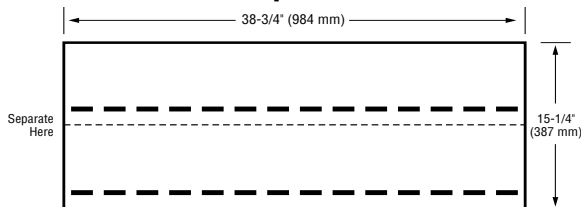

SWIFTSTART®

START OFF ON THE RIGHT SHINGLE

CertainTeed Swiftstart® metric starter shingle is designed specifically for use with CertainTeed Landmark® Series shingles. Rather than cutting expensive field shingles to use as starters, you can save time and money by starting with Swiftstart.

18 two-piece units

Separate to make 36 Swiftstart starter shingles

- **Reduced installation time, so jobs are finished faster**
- **Works with all metric shingles that are similar to Landmark**
- **Code-compliant, meets min. 2" headlap requirement for metric shingles; many competing products do not**
- **Precision sealant for proper sealing at the eaves**
- **Each 18-piece bundle covers 116 linear ft.**
- **Upgraded wind warranty to 130 mph available on Landmark Series when Swiftstart is installed along the roof eaves and rakes**
- **Features Certaseal® modified-asphalt sealant to hold strong against wind uplift and shingle blow-off**